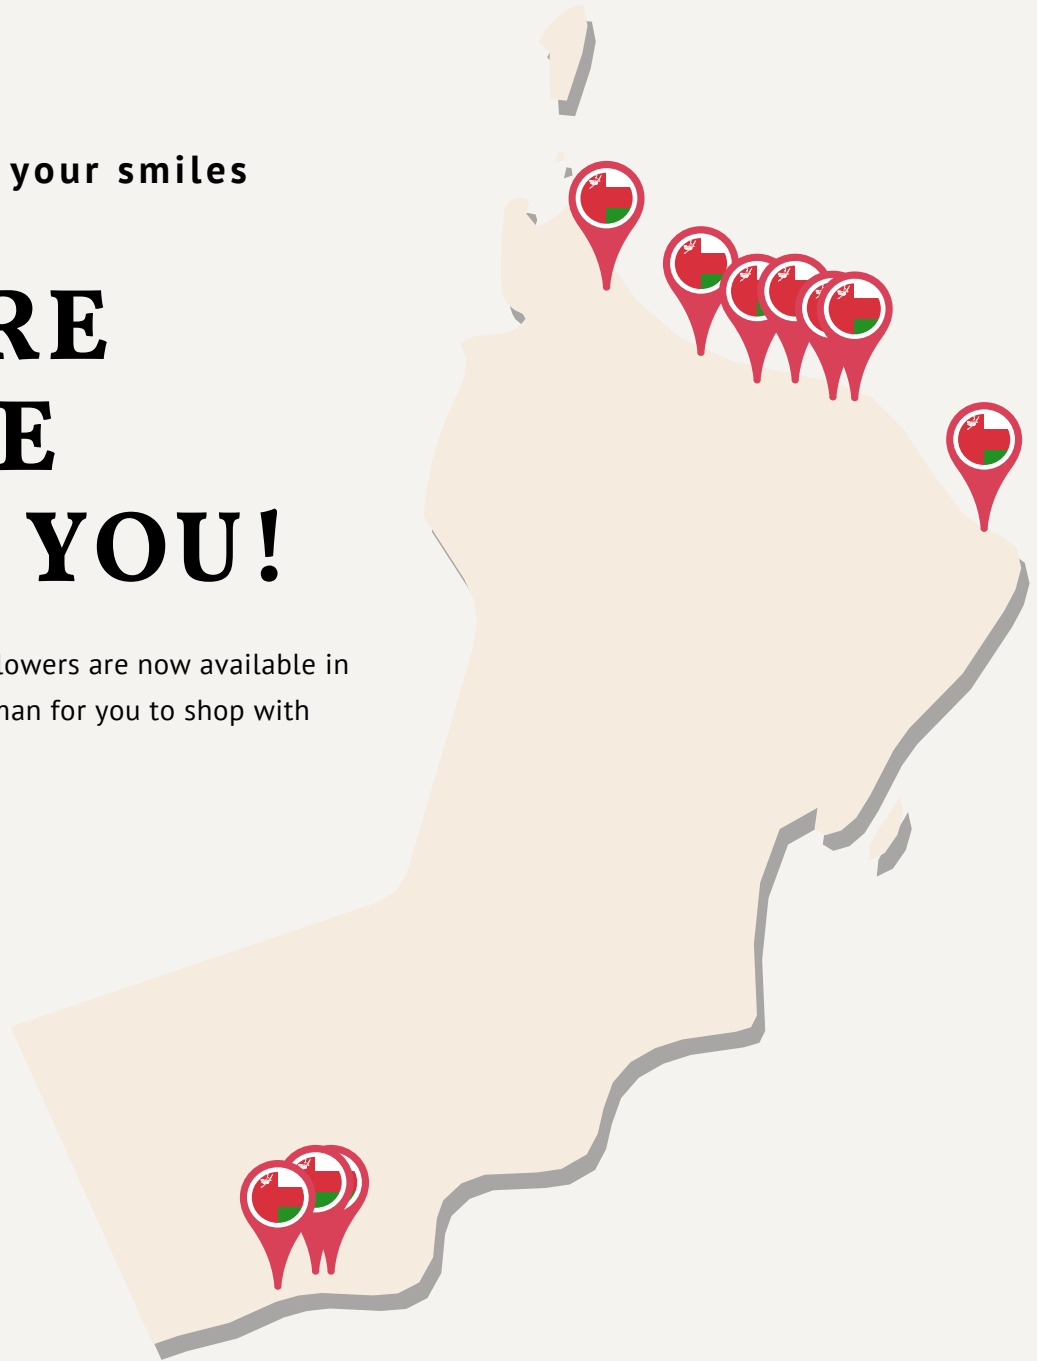

## ASH SHARQIYAH

### LABELLE, SUR

City Centre Sur  
00968 94249776

---

Labelle brings your smiles  
together

# WE ARE THERE WITH YOU!

Labelle Chocolates & Flowers are now available in  
12 locations all over Oman for you to shop with  
ease.